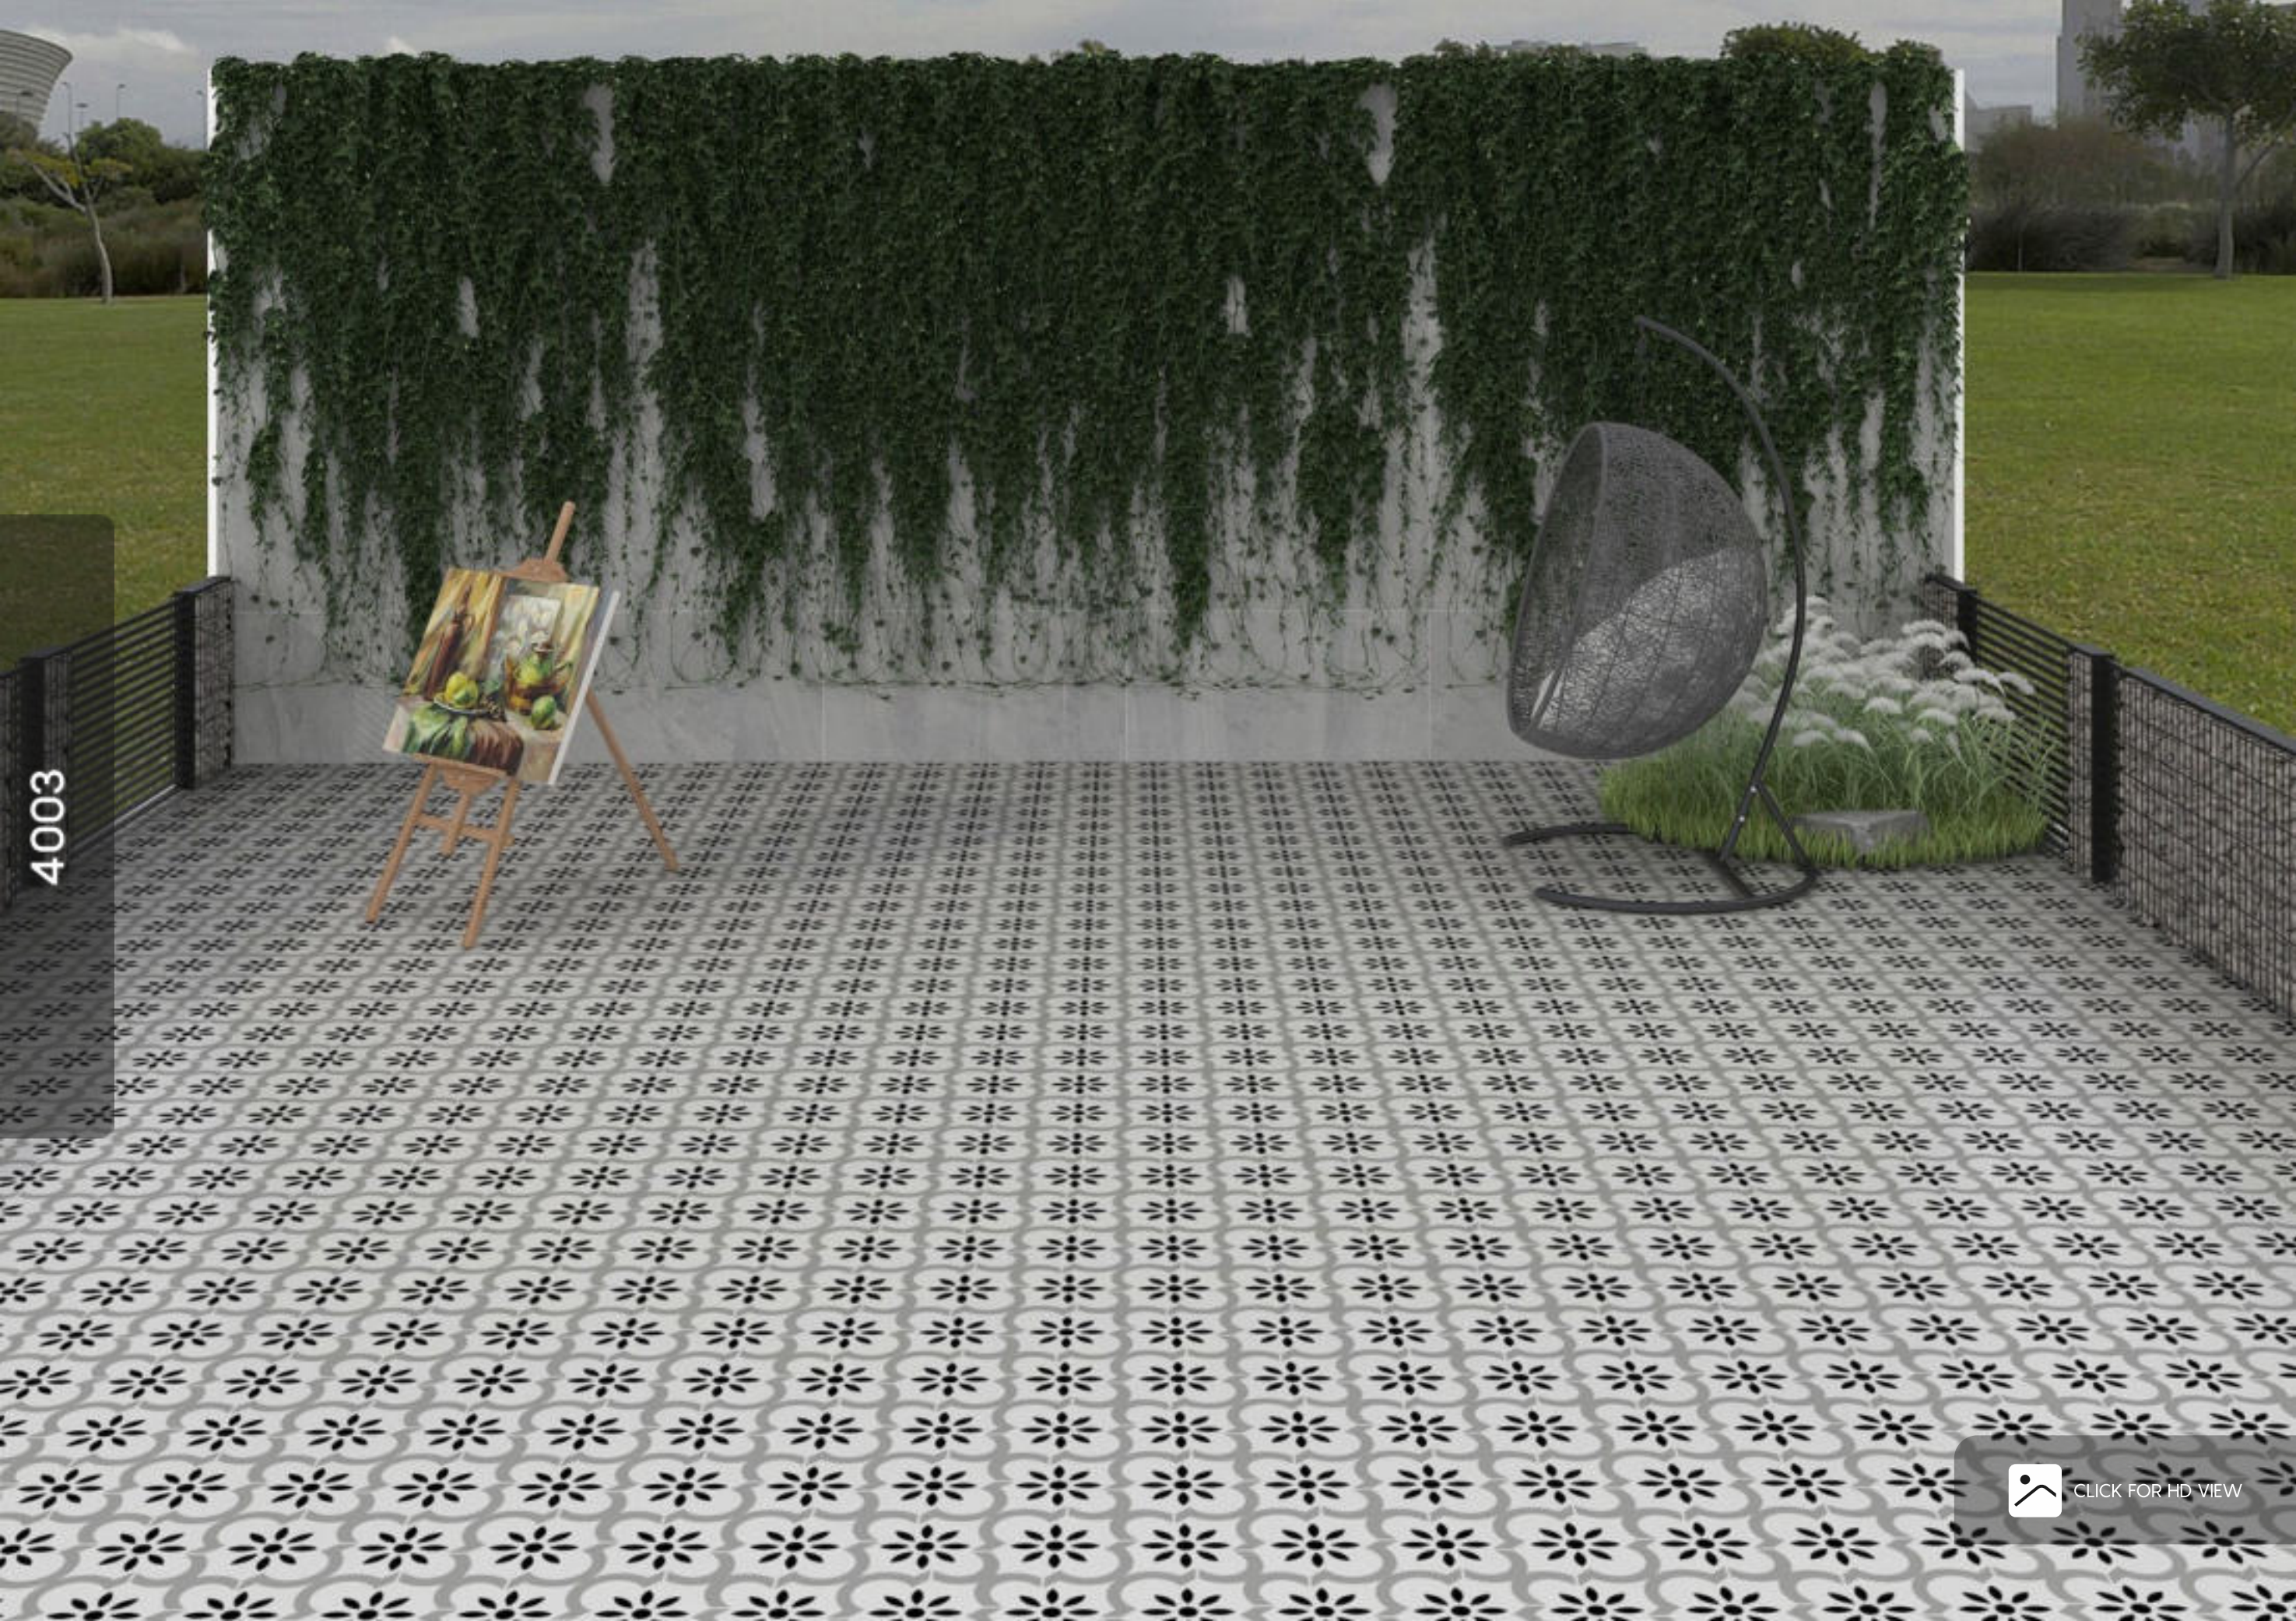

4003

[CLICK FOR HD VIEW](#)