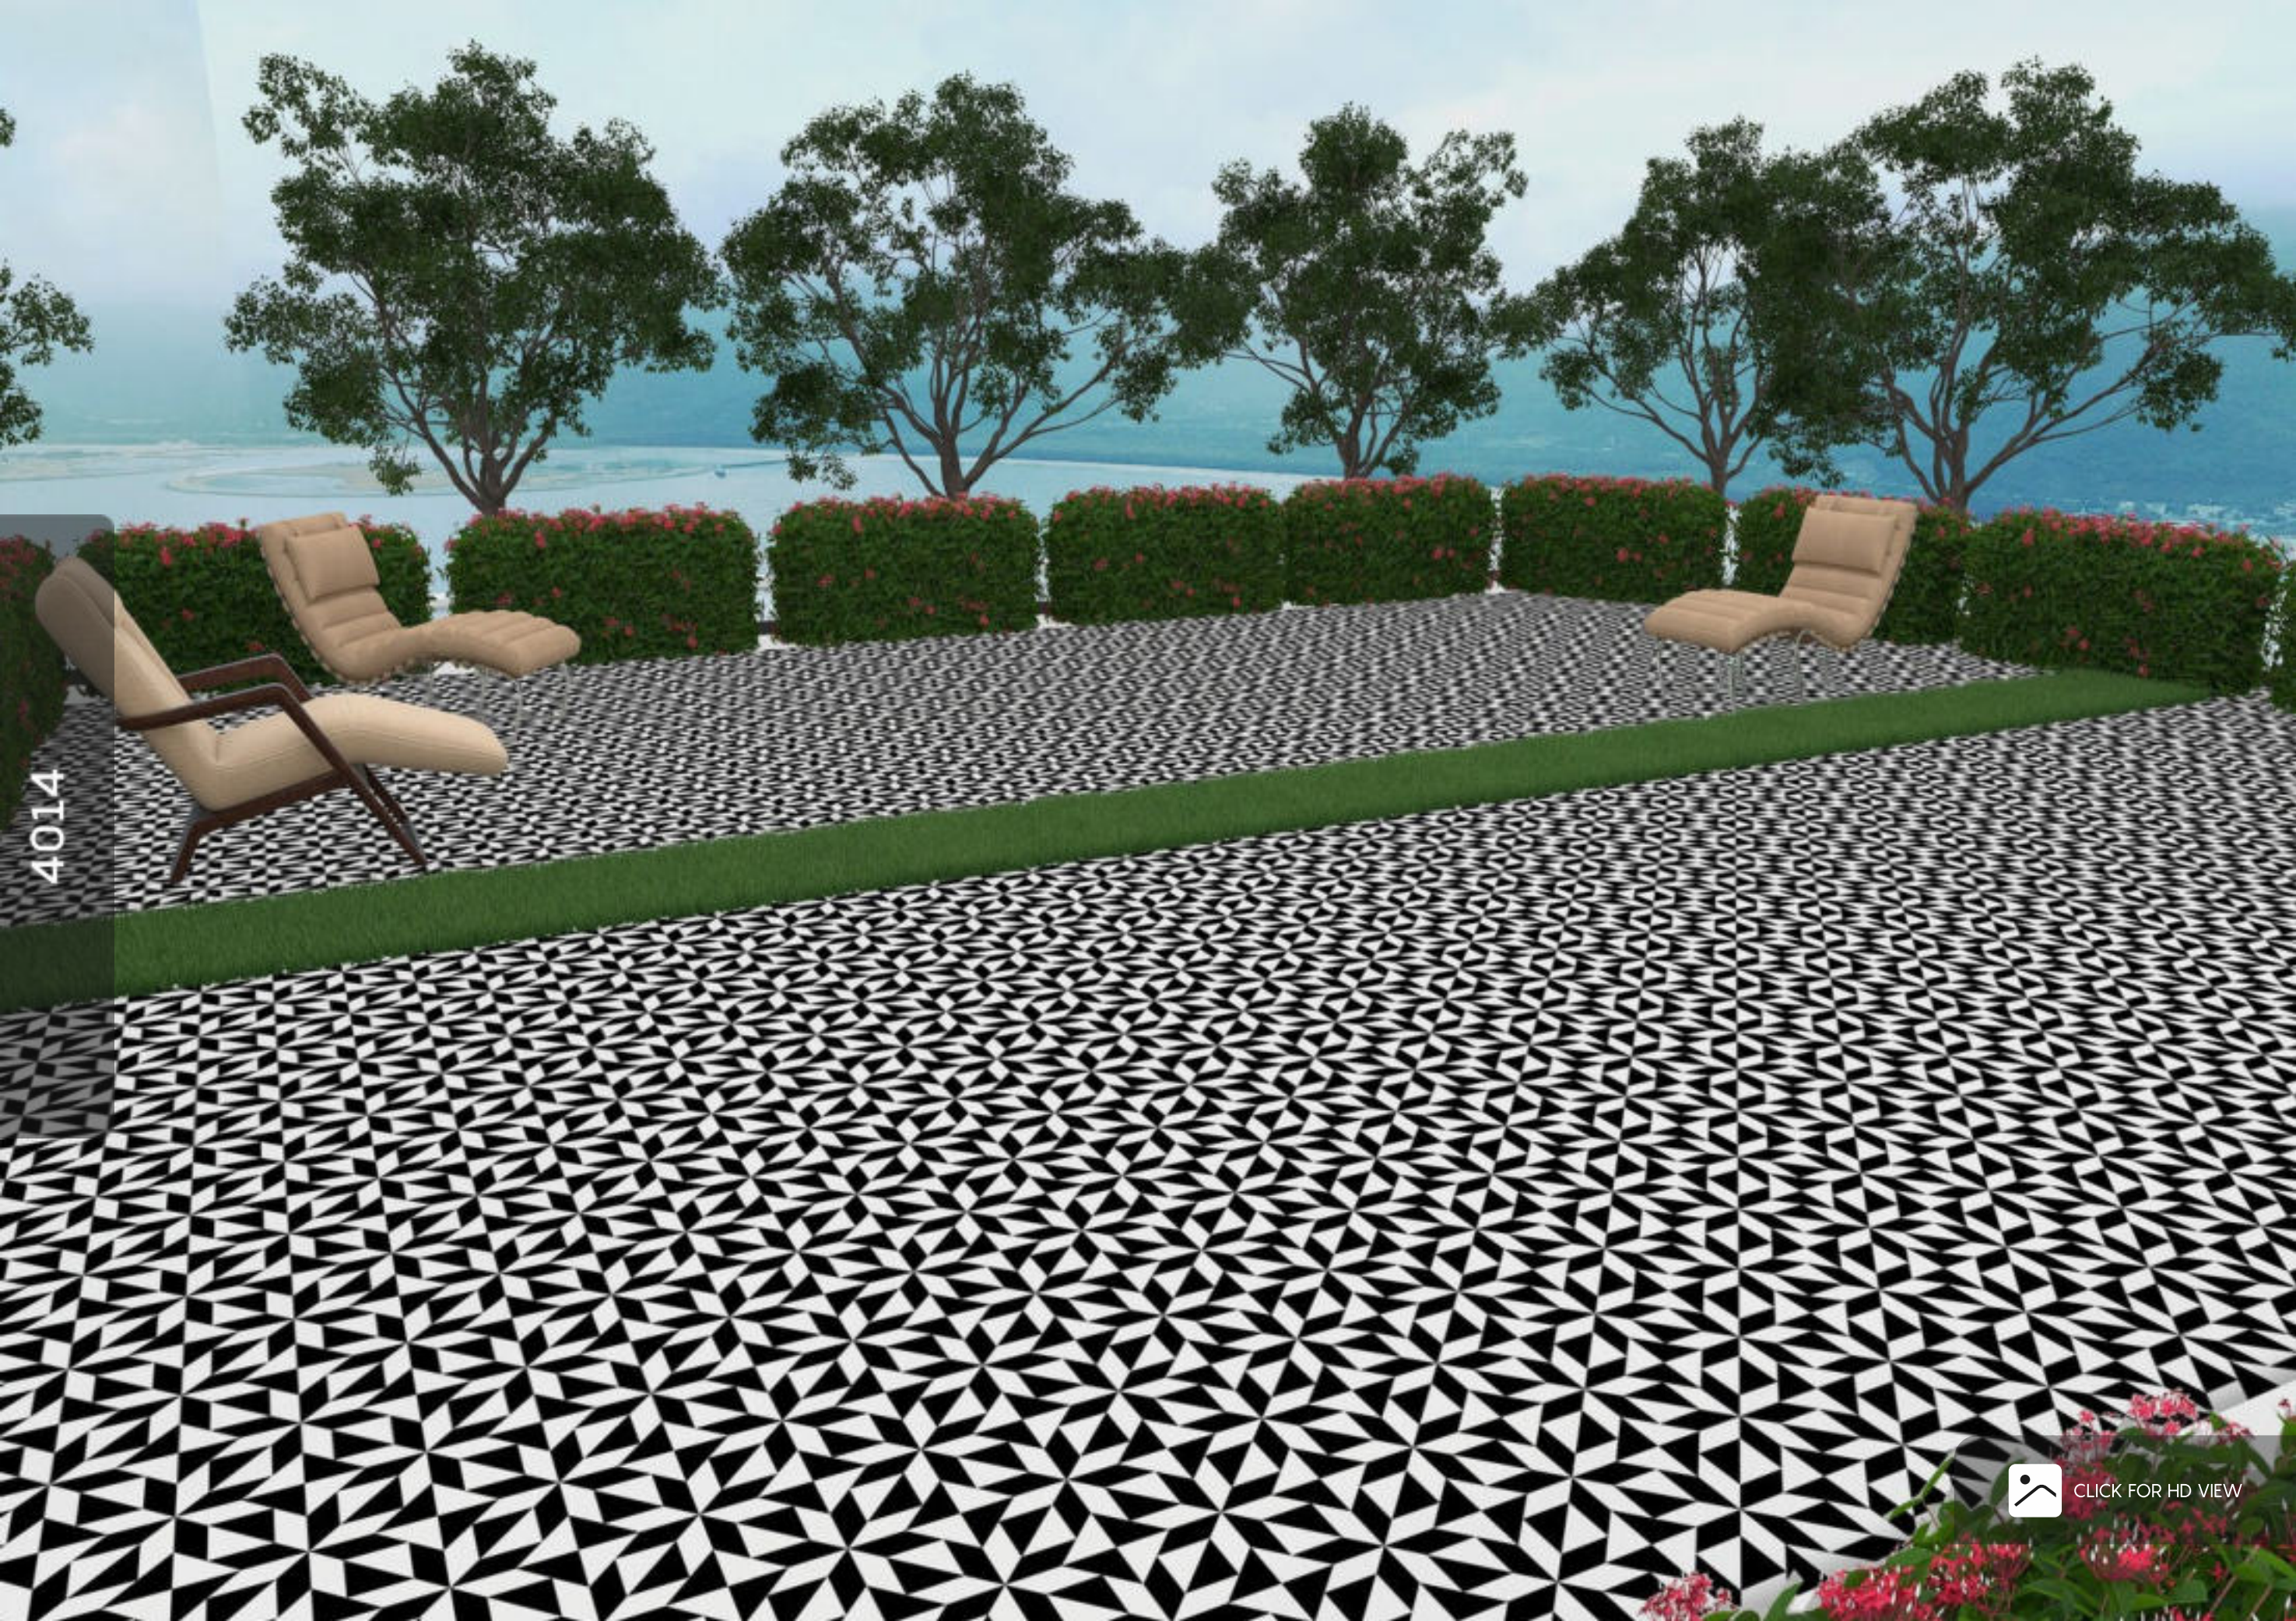

4014

[CLICK FOR HD VIEW](#)