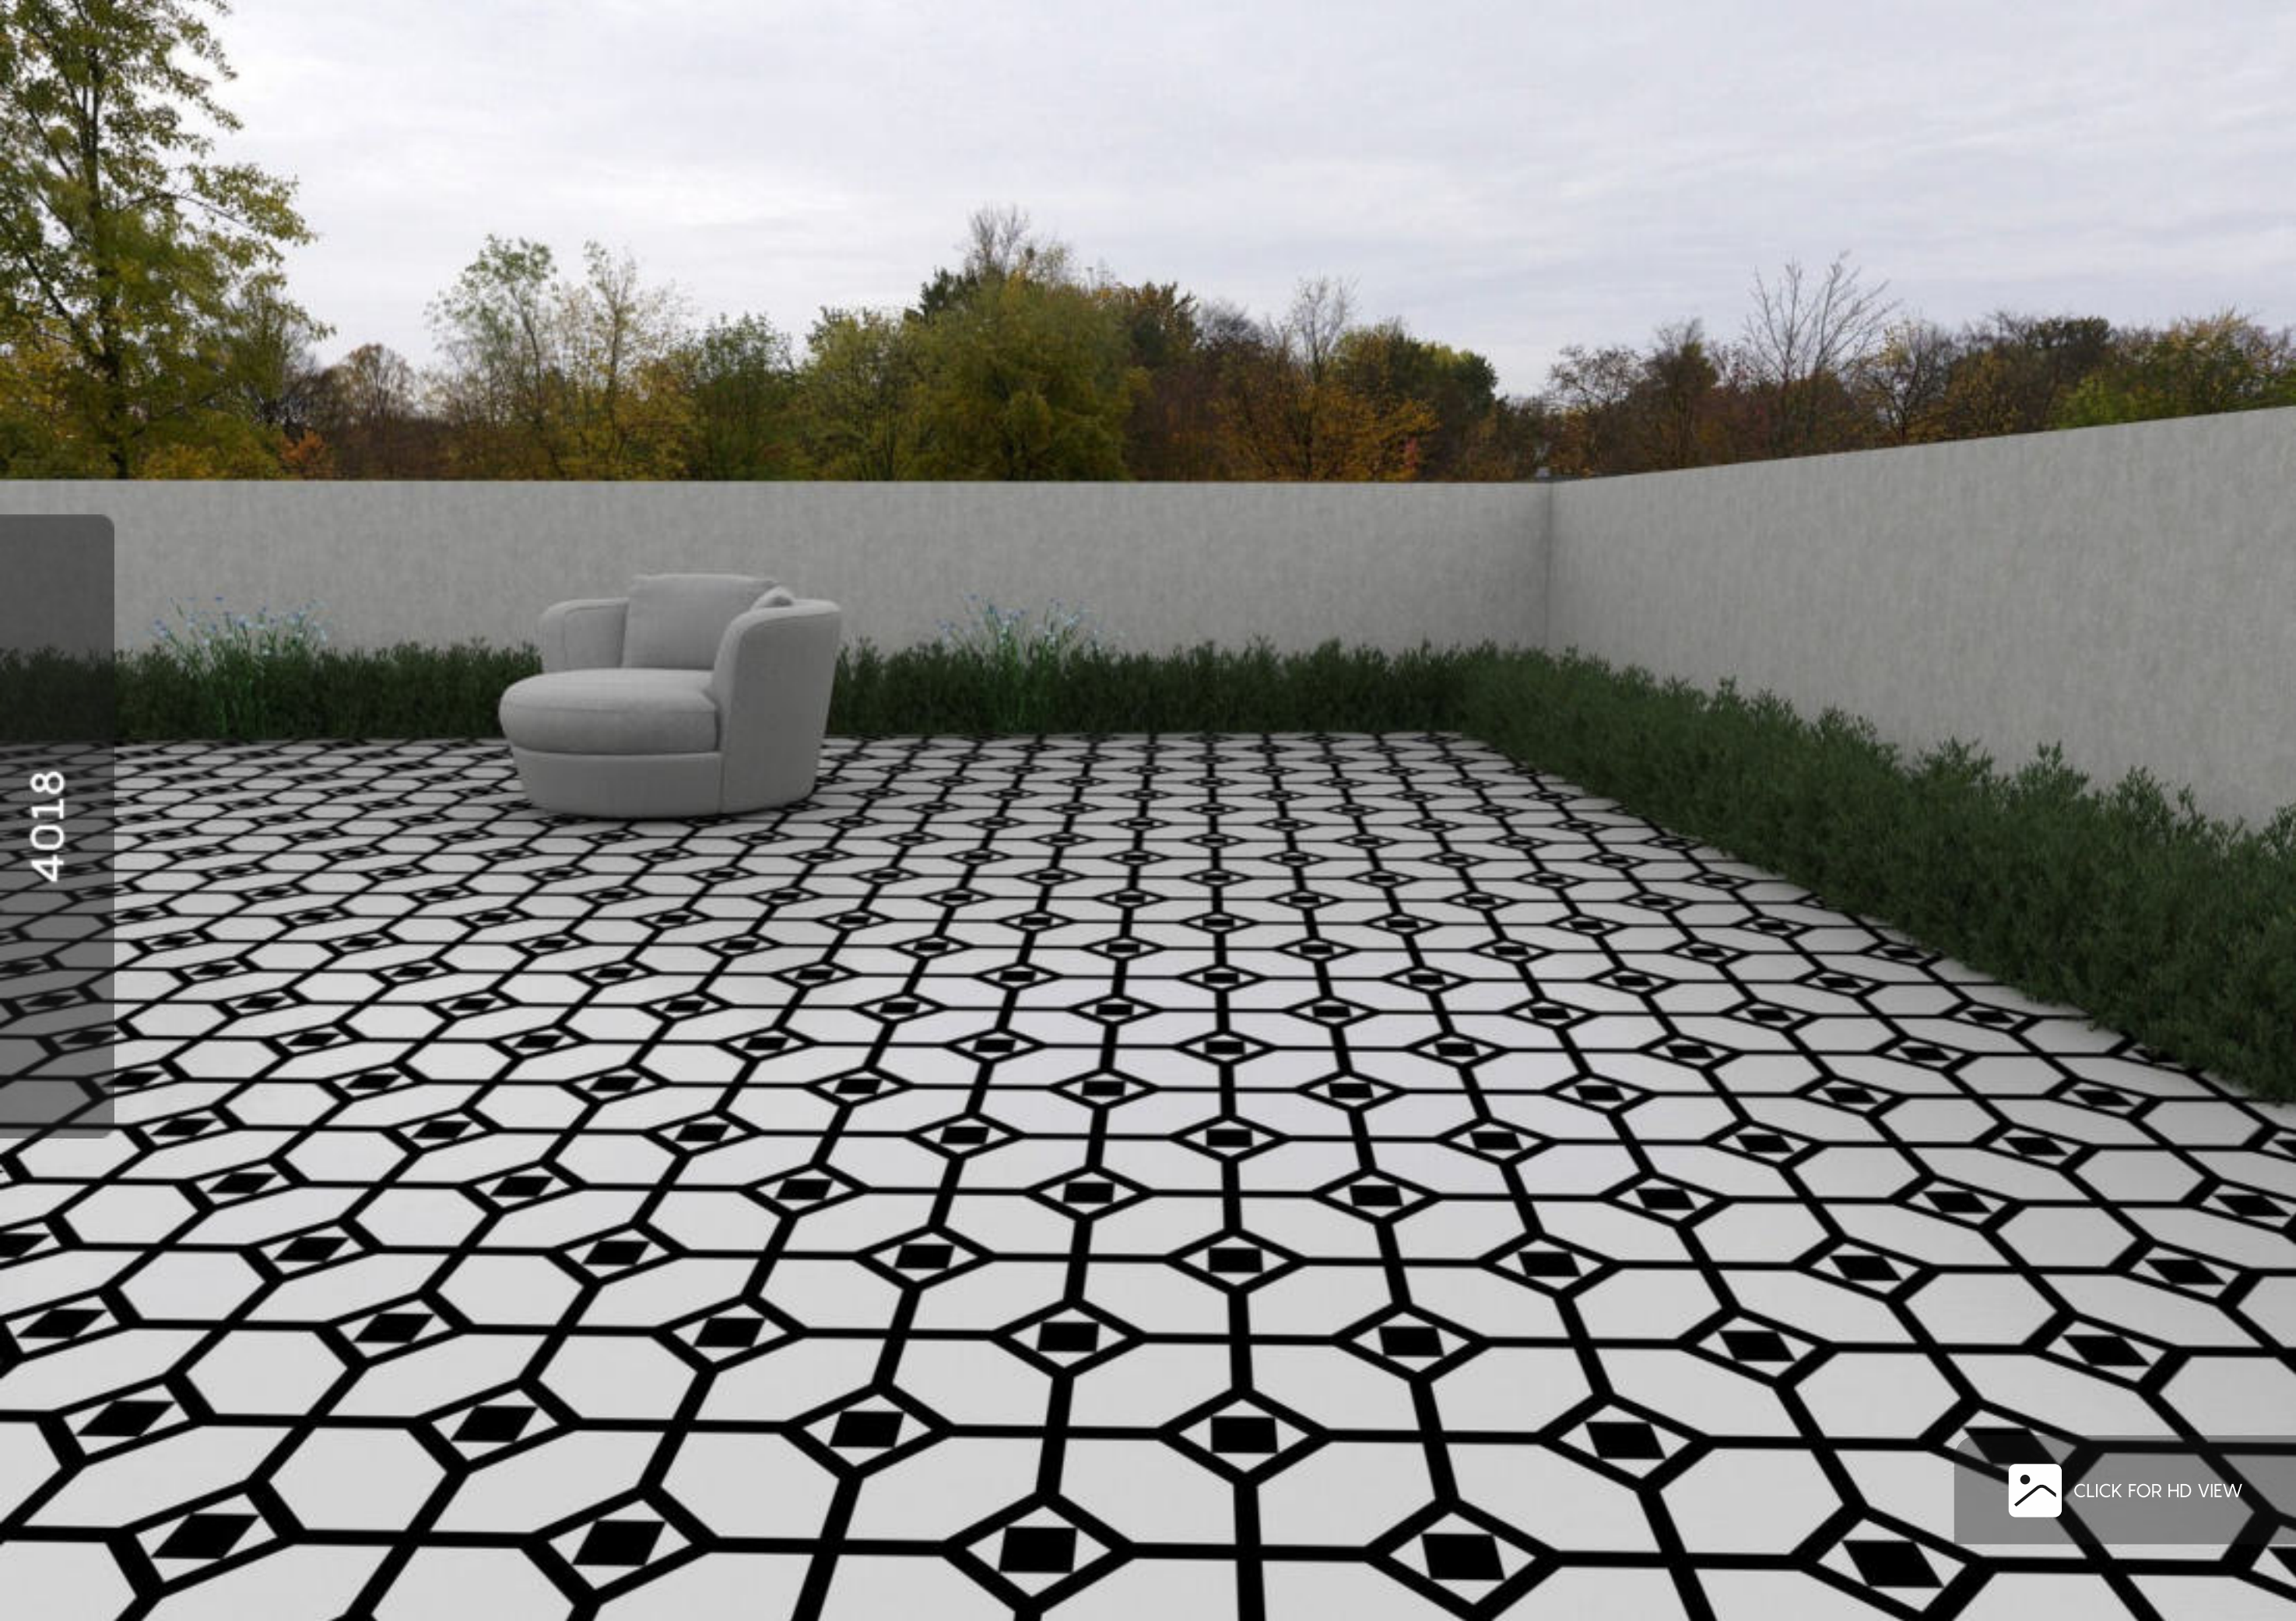

Size
600 x 600 mm

Finish
Matt

Thickness
8.5 mm

Random
1

Black-White

4018

CLICK FOR HD VIEW

4019